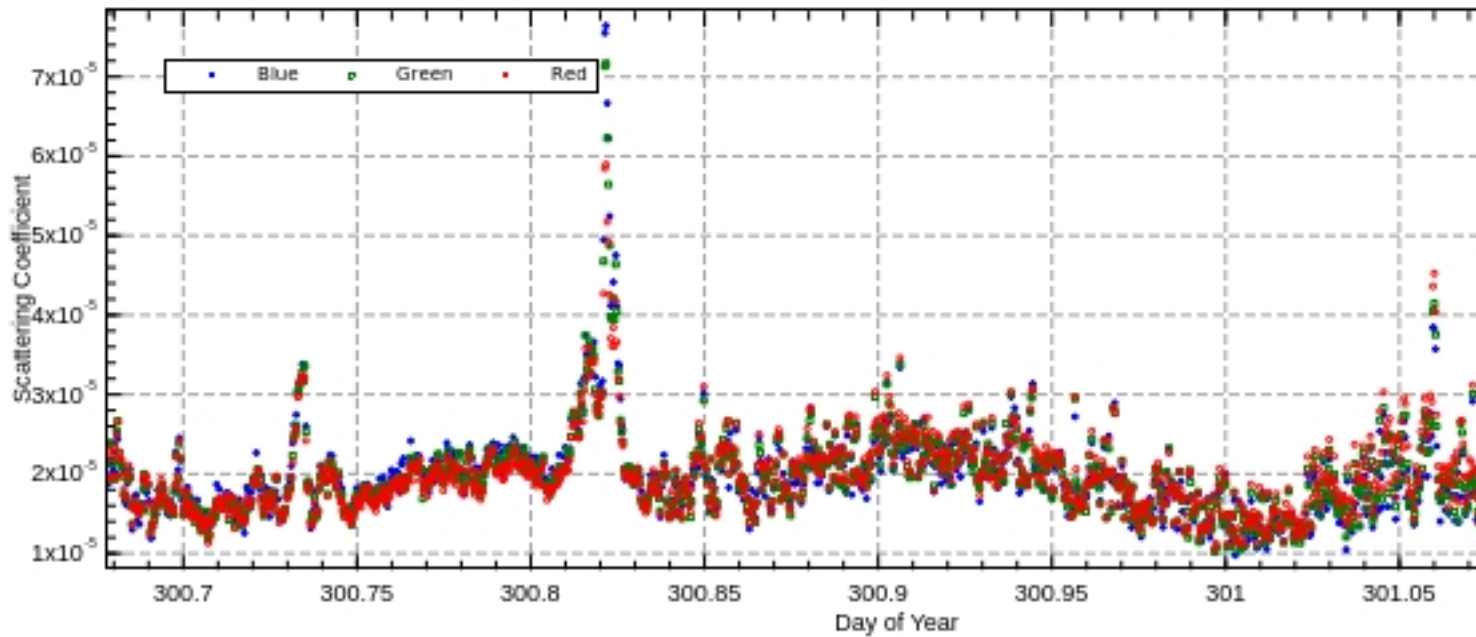

CRP Nephelometer Diagnostics

Written by Michael Geever
Monday, 05 June 2017 23:22 -

Carnsore Point Nephelometer instrument diagnostics

CRP Nephelometer Diagnostics

Written by Michael Geever
Monday, 05 June 2017 23:22 -
