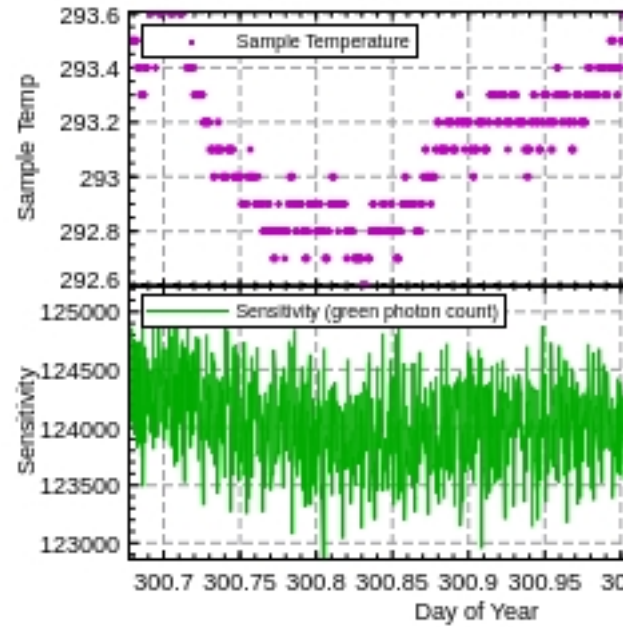

CRP Nephelometer Diagnostics

Written by Michael Geever
Monday, 05 June 2017 23:22 -

Carnsore Point Nephelometer instrument diagnostics

CRP Nephelometer Diagnostics

Written by Michael Geever
Monday, 05 June 2017 23:22 -
