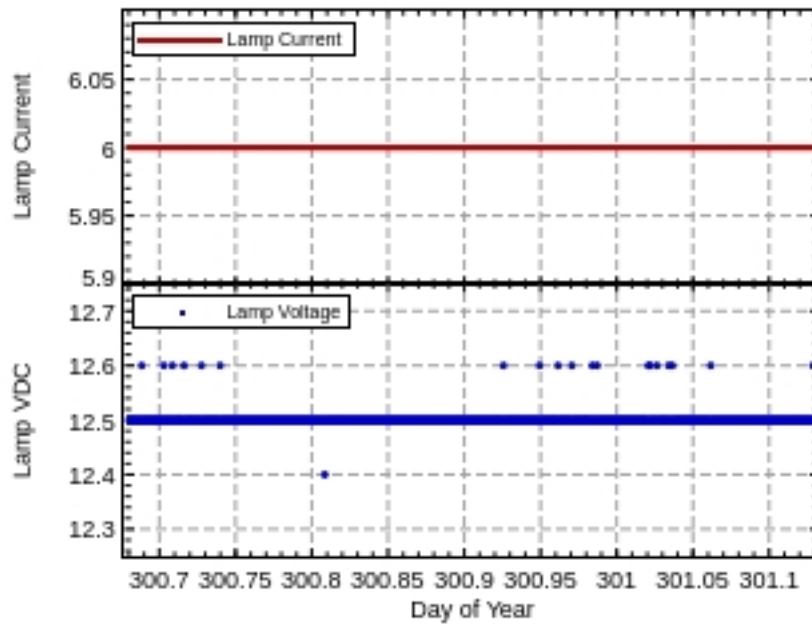

CRP Nephelometer Diagnostics

Written by Michael Geever
Monday, 05 June 2017 23:22 -

Carnsore Point Nephelometer instrument diagnostics

CRP Nephelometer Diagnostics

Written by Michael Geever
Monday, 05 June 2017 23:22 -
