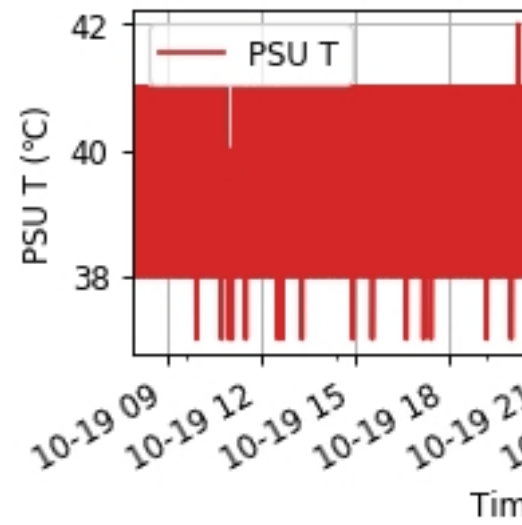

CRP AE33 Diagnostics

Written by Michael Geever

Tuesday, 06 June 2017 14:38 - Last Updated Thursday, 22 April 2021 16:51

AE33 Diagnostics