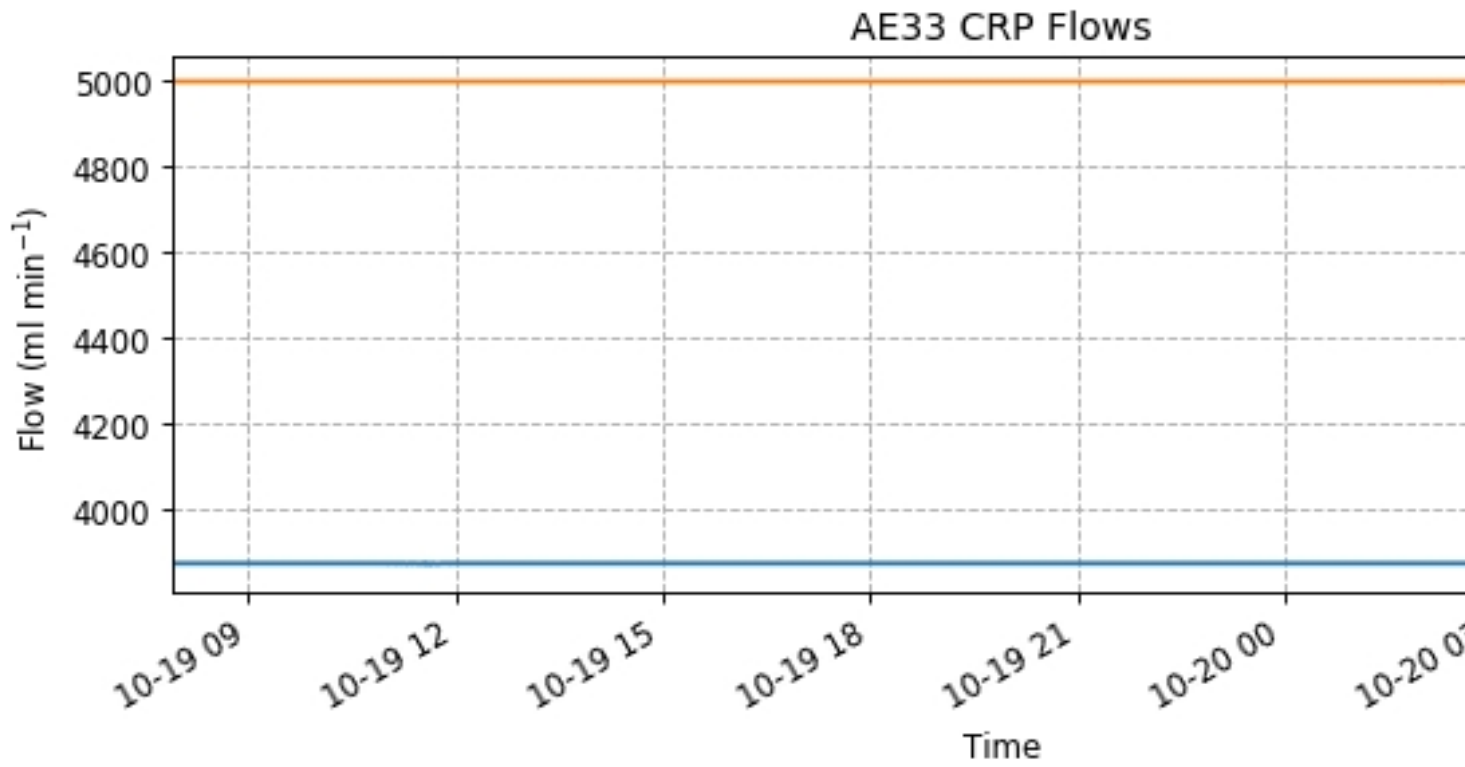

CRP AE33 Diagnostics

Written by Michael Geever

Tuesday, 06 June 2017 14:38 - Last Updated Thursday, 22 April 2021 16:51

Some status and diagnostic parameters for the AE33 instruments at Carnsore Point

CRP AE33 Diagnostics