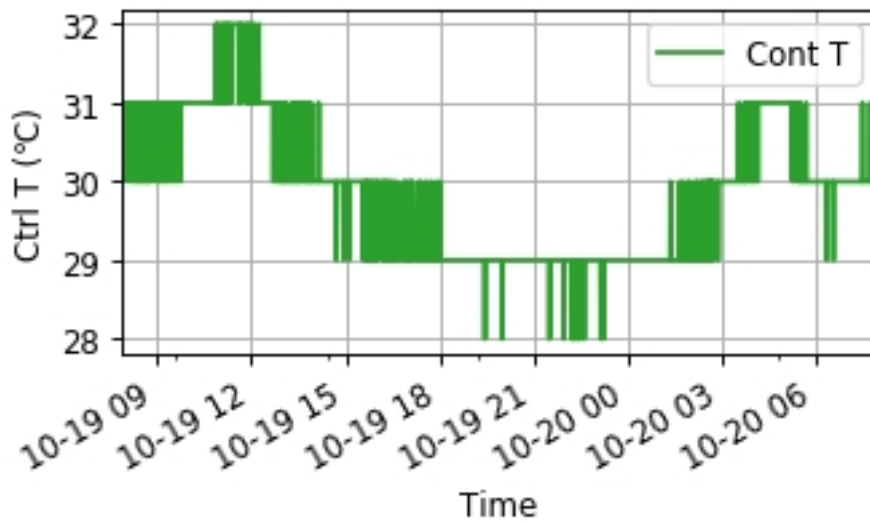

CRP AE33 Diagnostics

Written by Michael Geever

Tuesday, 06 June 2017 14:38 - Last Updated Thursday, 22 April 2021 16:51

AE33 Diagnostics