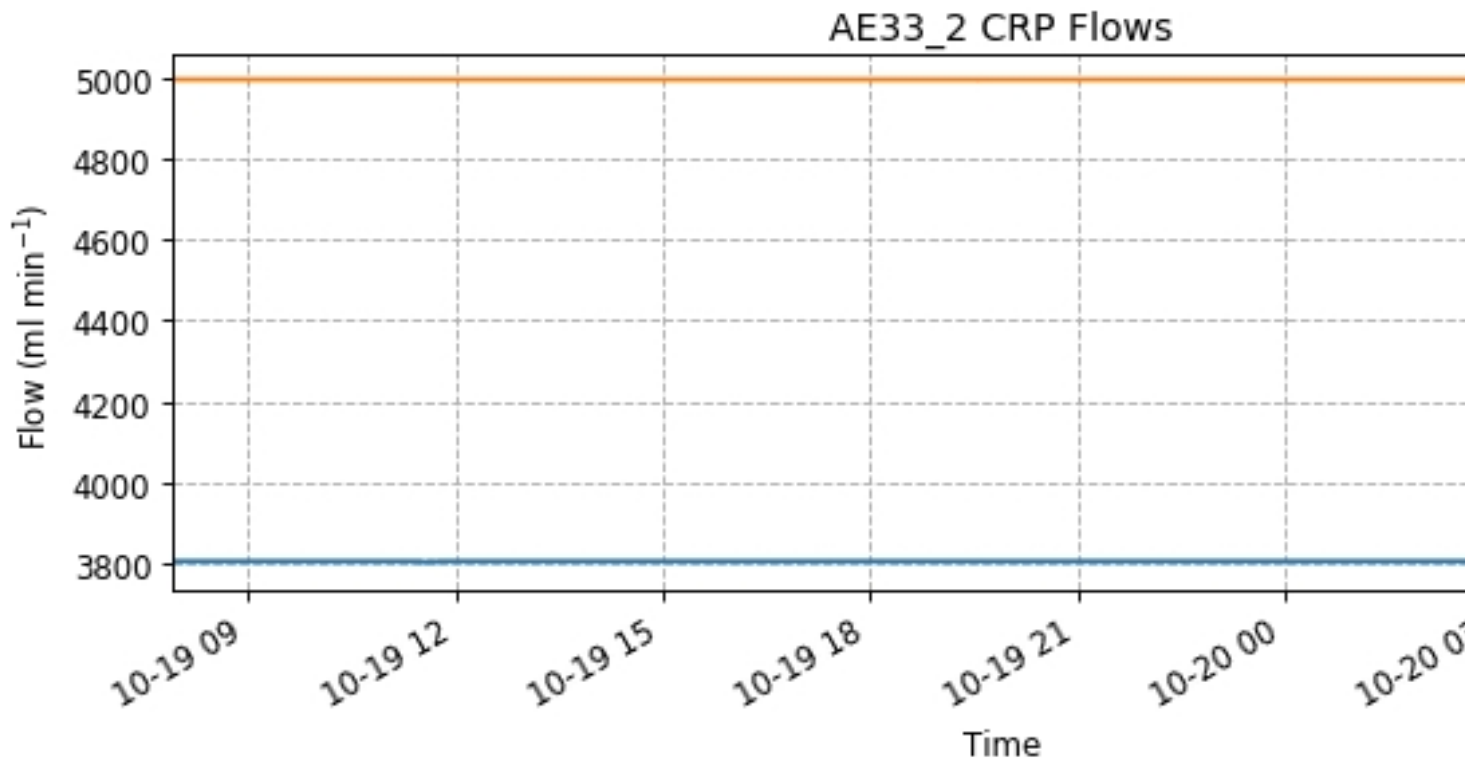

CRP AE33 Diagnostics

Written by Michael Geever

Tuesday, 06 June 2017 14:38 - Last Updated Thursday, 22 April 2021 16:51

AE33_2 Diagnostics