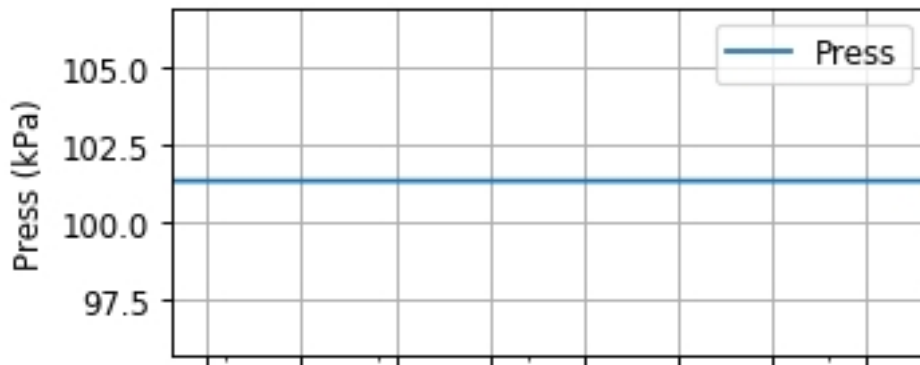

CRP AE33 Diagnostics

Written by Michael Geever

Tuesday, 06 June 2017 14:38 - Last Updated Thursday, 22 April 2021 16:51

AE33 Diagnostics